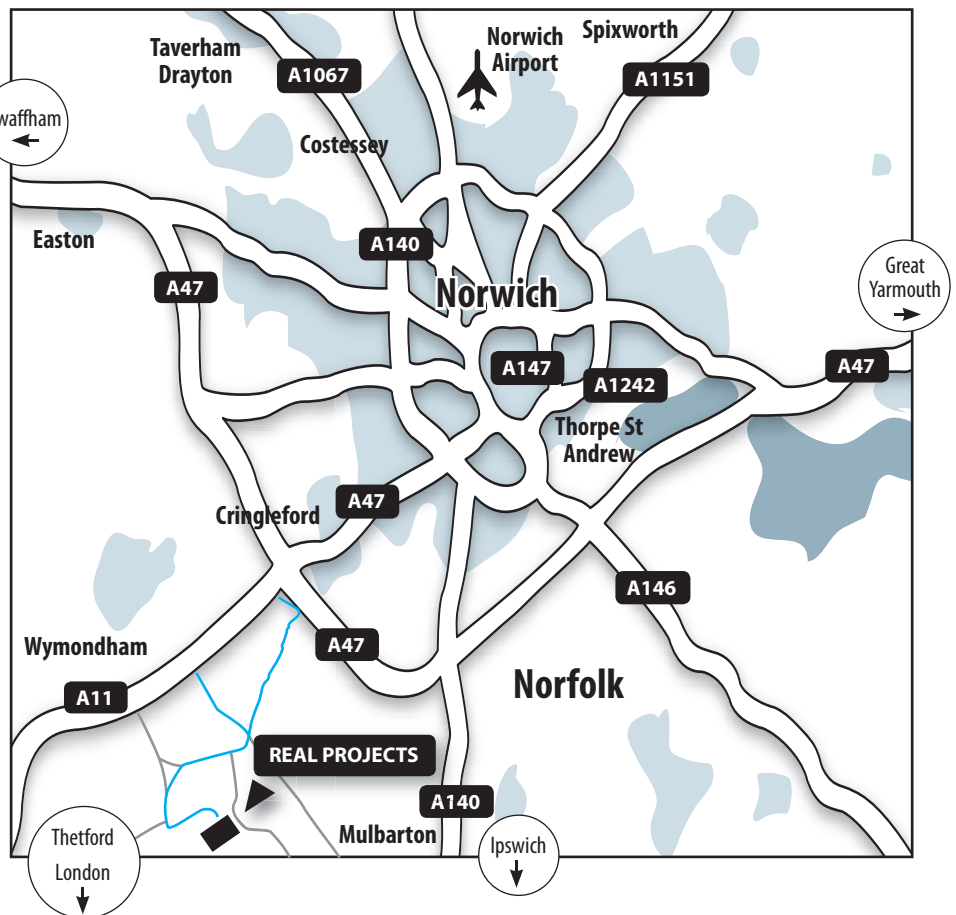

REAL PROJECTS

Fitzwilliam Room

Ketteringham Hall

Ketteringham

Norfolk

NR18 9RS

Phone : 01603 813 639

Website : www.realprojects.co.uk

Email : info@realprojects.co.uk

Road to Real Projects

By Road

Leave the A11 at the Ketteringham Junction. Follow the road for approximately ¼ mile until you reach a crossroads, turn right following the road through the village of Ketteringham. After leaving the village of Ketteringham turn left into Church Lane. Ketteringham Hall is at the end of the lane.

By Rail

Norwich Train Station is **10 miles away**. Services operate on the Norwich to London Liverpool Street Line. *Additional services are available.*

For further information contact National Rail Enquiries on 08457 484950

By Air

Norwich International Airport is **15 miles away**. Domestic flights are available from Edinburgh, Manchester and Dublin. For further information please visit www.norwichairport.co.uk