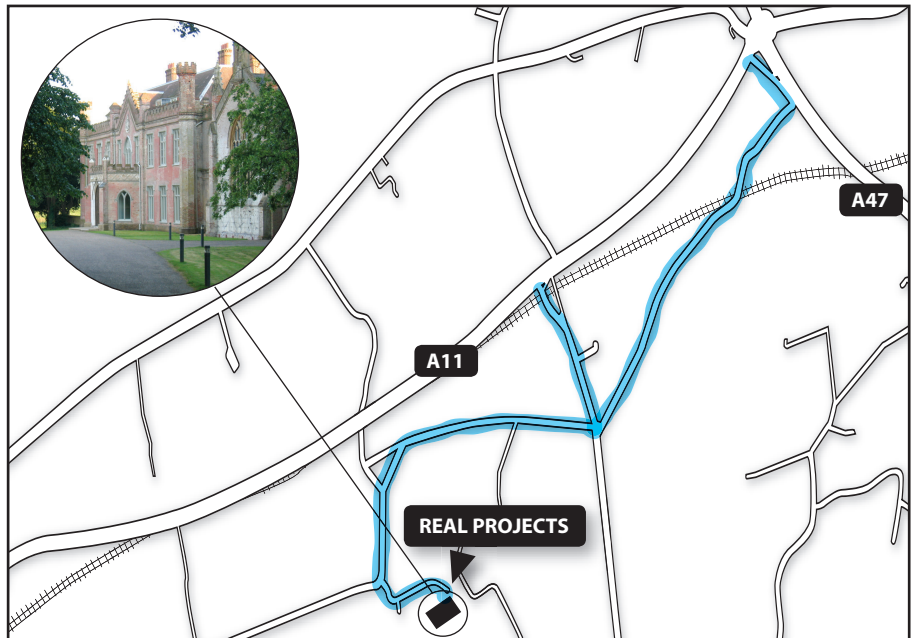

## Road to Real Projects

### By Road

Leave the A11 at the Ketteringham Junction. Follow the road for approximately ¼ mile until you reach a crossroads, turn right following the road through the village of Ketteringham. After leaving the village of Ketteringham turn left into Church Lane. Ketteringham Hall is at the end of the lane.

### By Rail

Norwich Train Station is **10 miles away**. Services operate on the Norwich to London Liverpool Street Line. *Additional services are available.*

For further information contact National Rail Enquiries on 08457 484950